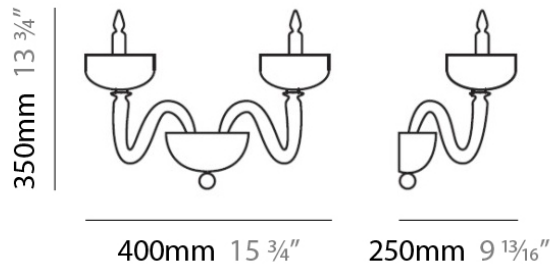

UFFIZI SURFACE

D83225

GENERAL

Series: Uffizi
Brand: Panzeri
Division: Design
Mounting Type: Surface
Mounting Location: Wall
Subcategory: Ambient

PHYSICAL

Shape: Abstract
Length (mm): 400
Length (in): 15 3/4
Height (mm): 350
Height (in): 13 3/4
Extension (mm): 250
Extension (in): 9 3/4
Light Distribution: Omnidirectional
Weight (kg): 3.6
Weight (lbs): 8
Diffuser: Amber Blown Glass
Fixture Finish: Chrome
Fixture Material: Glass / Aluminum

ELECTRICAL

Number of Lamps: 2
Lamp Type: LED Retrofit
Lamp Shape: T4
Bulb Included: Bulb Not Included
Total Output Wattage (W): 10
Max. Wattage Per Lamp (W): 5
Lamp Base: G9
Input Voltage (V): 120

LED

OPTICAL

RATINGS AND CERTIFICATIONS

Certified By: CSA Certified to UL and CSA Standards
IP rating: IP20