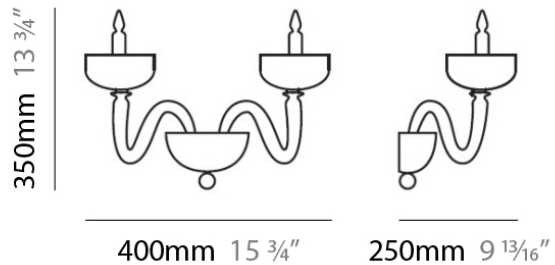

UFFIZI SURFACE

D83222

GENERAL

Series: Uffizi

Brand: Panzeri

Division: Design

Mounting Type: Surface

Mounting Location: Wall

Subcategory: Ambient

PHYSICAL

Shape: Abstract

Length (mm): 400

Length (in): 15 3/4

Height (mm): 350

Height (in): 13 3/4

Extension (mm): 250

Extension (in): 9 3/4

Light Distribution: Omnidirectional

Diffuser: White Blown Glass

Fixture Finish: Chrome

Fixture Material: Glass / Aluminum

ELECTRICAL

Number of Lamps: 2

Lamp Type: LED Retrofit

Lamp Shape: T4

Bulb Included: Bulb Not Included

Max. Wattage Per Lamp (W): 3W

Lamp Base: G9

Input Voltage (V): 120

LED

Nominal Lumen (lm): 1300lm

OPTICAL

RATINGS AND CERTIFICATIONS

Certified By: Certified for North American Standards

IP rating: IP20